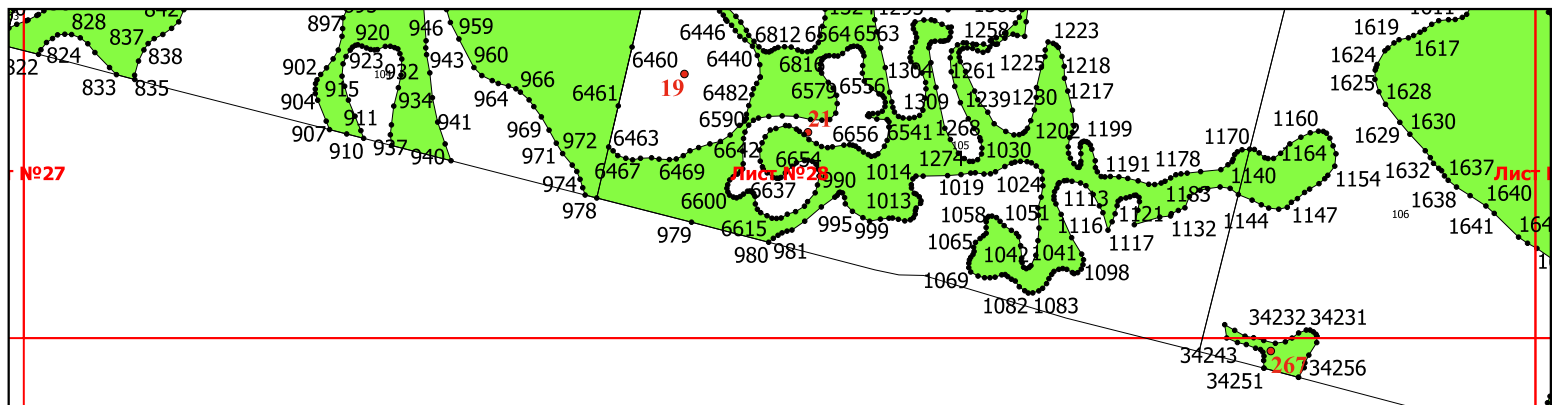

Лист №

Parcel numbers and labels on the map:

- Parcel numbers: 17979, 17982, 17983, 17986, 17990, 17992, 17995, 17996, 17998, 18001, 18008, 18010, 18011, 18014, 18016, 18020, 18024, 18035, 18036, 18046, 18048, 18049, 18051, 17902, 17903, 17908, 17912, 17923, 17928, 17990, 17992, 17995, 17996, 17998, 18001, 18008, 18010, 18011, 18014, 18016, 18020, 18024, 18035, 18036, 18046, 18048, 18049, 18051, 24239, 24242, 24243, 24244, 24245, 24246, 24247, 24248, 24249, 24253, 24255, 24256, 24259, 24260, 24262, 24266, 24270, 24232, 24233, 24234, 24236, 24239, 33926, 33928, 33932, 33938, 33911, 72, 73, 74, 75, 76, 77, 78, 79, 80, 81, 82, 83, 84, 85, 86, 87, 88, 89, 90, 91, 92, 93, 94, 95, 96, 97, 98, 99, 100, 101, 102, 103, 104, 105, 106, 107, 108, 109, 110, 111, 112, 113, 114, 115, 116, 117, 118, 119, 120, 121, 122, 123, 124, 125, 126, 127, 128, 129, 130, 131, 132, 133, 134, 135, 136, 137, 138, 139, 140, 141, 142, 143, 144, 145, 146, 147, 148, 149, 150, 151, 152, 153, 154, 155, 156, 157, 158, 159, 160, 161.
- Red dots with numbers: 63, 103, 257.
- Section labels: Лист №26, Лист №34, Лист №40, Лист №.